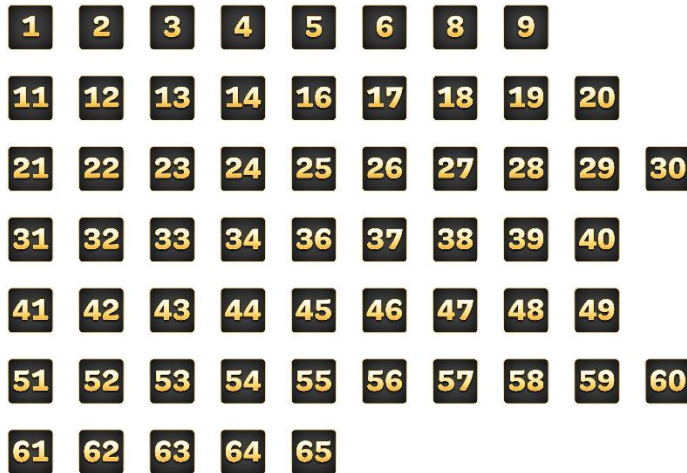

4) **Prize Percentage** means the total value of all Instant Prizes that are available to win the Game as a percentage of the value of all Tickets in the Game.
5) **QR Code** means the machine-readable arrangement of black and white squares printed in the Digital Game 3 Play Area of the Ticket which can be electronically scanned for the purposes of playing Digital Game 3.

C. COST OF PLAY

1) The price of an “All Cash Vault” Ticket will be €7.

D. HOW TO PLAY ALL CASH VAULT

1) Game 1

The owner of a Ticket containing one or more Play Symbols revealed under the “WINNING NUMBERS” panel in the Game 1 Play Area on a single Ticket which matches one or more of the Play Symbols revealed under the “YOUR NUMBERS” panel in the Game 1 Play Area on a single Ticket is entitled to the value shown in the Instant Prize(s) under the matching Play Symbol(s).

2) Game 2

The owner of a Ticket who reveals three identical Play Symbols in the Game 2 Play Area on a single Ticket shall be entitled to the Instant Prize revealed in the associated PRIZE panel.

3) Digital Game 3

- a) To play Digital Game 3 the Player is required to scan the QR Code with a smartphone or visit allcashvault.lottery.ie and enter the access code.
- b) The opening screen below is displayed.