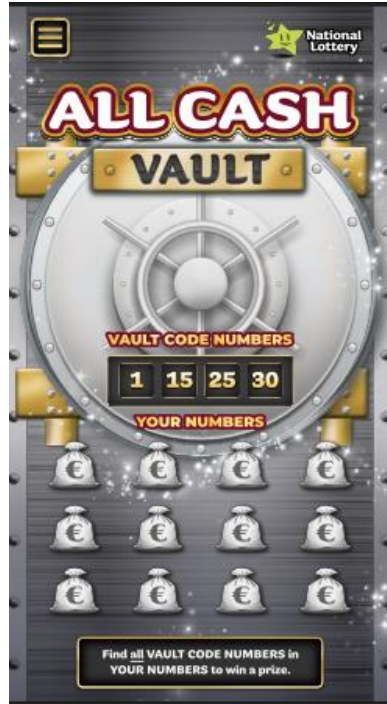

C. COST OF PLAY

- 1) The price of an “All Cash Vault” Ticket will be €7.

D. HOW TO PLAY ALL CASH VAULT

1) Game 1

The owner of a Ticket containing one or more Play Symbols revealed under the “WINNING NUMBERS” panel in the Game 1 Play Area on a single Ticket which matches one or more of the Play Symbols revealed under the “YOUR NUMBERS” panel in the Game 1 Play Area on a single Ticket is entitled to the value shown in the Instant Prize(s) under the matching Play Symbol(s).

2) Game 2

The owner of a Ticket who reveals three identical Play Symbols in the Game 2 Play Area on a single Ticket shall be entitled to the Instant Prize revealed in the associated PRIZE panel.

3) Digital Game 3

- a) To play Digital Game 3 the Player is required to scan the QR Code with a smartphone or visit allcashvault.lottery.ie and enter the access code.
- b) The opening screen below is displayed.

- c) A Player is required to enter their date of birth and confirm they are 18 or older to proceed. The Player clicks PLAY to continue. If playing via allcashvault.lottery.ie the Player submits the access code displayed to continue.

- d) The aim of the game is to match the four VAULT CODE NUMBERS with the numbers revealed under each money bag symbol in the YOUR NUMBERS area to win the cash amount displayed inside the vault.

Once the Player has played, a message indicating the result will appear: